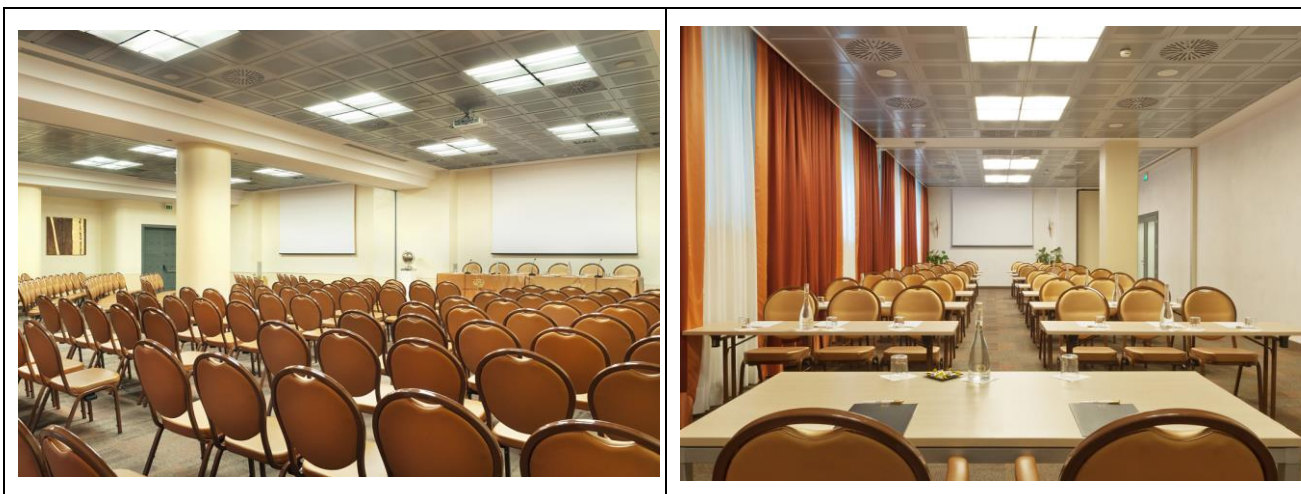

Meeting	Il Globo is the conference center housed inside the Grand Hotel Mediterraneo which includes 15 meeting rooms, most of them with natural
----------------	---

	<p>light, in recently renovated spaces equipped with cutting-edge technologies, perfect for organizing small and large corporate events, congresses, conventions, and showrooms for product launches. The floors are smooth and the doors with a usable width of more than 90 cm.</p>
<p>Conference center</p>	<p>Guests have access to an efficient Wi-Fi network that distributes Fiber Optic up to 100 Mbps balanced in the rooms. The entire coverage of the Wi-Fi System allows the connection of up to 500 total users and 300 simultaneous users. The equipment available in each room is a screen and video projector, sound system, microphones and flip chart. For more information, visit the dedicated website .</p>