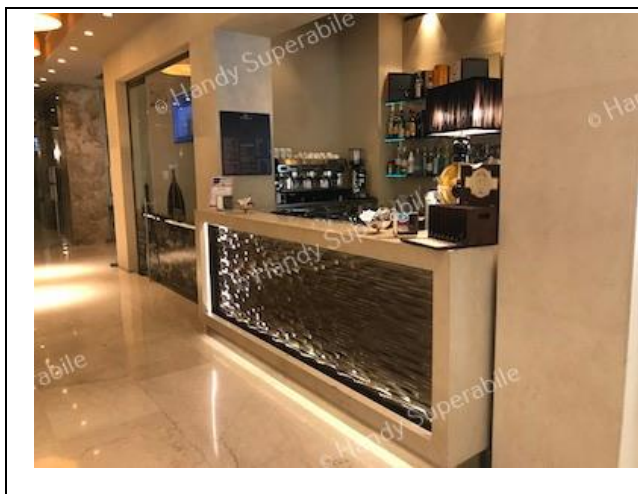

Internal routes and common services

Communal toilets

Location of the venue	near the lobby
How to access the premises	flat
Usable width of the entrance door	80 cm
Type of door	with inwardly opening door
Type of handle	knob
Toilet height	52 cm
Toilet seat with open front tooth	YES
Support handles	Missing
Flexible shower on the side of the toilet	YES with thermostat
Free space on the sides of the toilet	left 80 cm frontal Above 90 cm